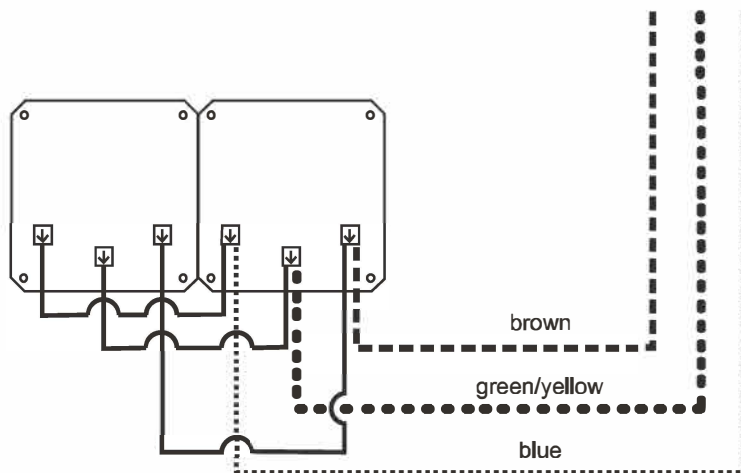

1

Power Off!

Description of cable function

	function	color
-----	Live wire	brown
.....	Neutral wire	blue
————	Connection wire	black
.....	Earth wire	green/yellow

2

remove the panel and frame

3

strip off 11mm insulation

4

MASK series

Cat. Nr.:1232M

Waterproof Double Shuko Power Socket

Patented

bathlife®

OF SWEDEN