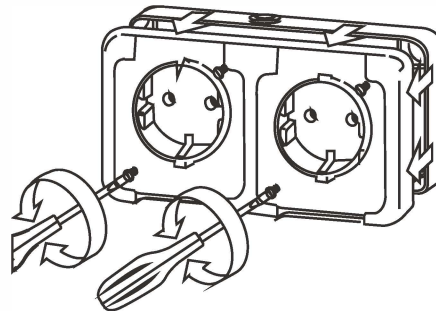

1

Power Off!

Description of cable function

	function	color
-----	Live wire	brown
.....	Neutral wire	blue
————	Connection wire	black
.....	Earth wire	green/yellow

2

remove the panel and frame

3

strip off 11mm insulation

4

MASK series

Cat. Nr.:1232M

Waterproof Double Shuko Power Socket

Patented

bathlife®

OF SWEDEN