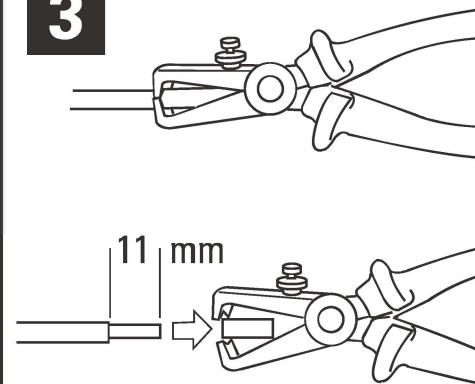

1

Power Off!

Description of cable function

	function	color
-----	Live wire	brown
.....	Neutral wire	blue
————	Connection wire	black
.....	Earth wire	green/yellow

2

remove the panel and frame

3

strip off 11mm insulation

4

MASK series

Cat. Nr.:1232M

Waterproof Double Shuko Power Socket

Patented

bathlife®

OF SWEDEN